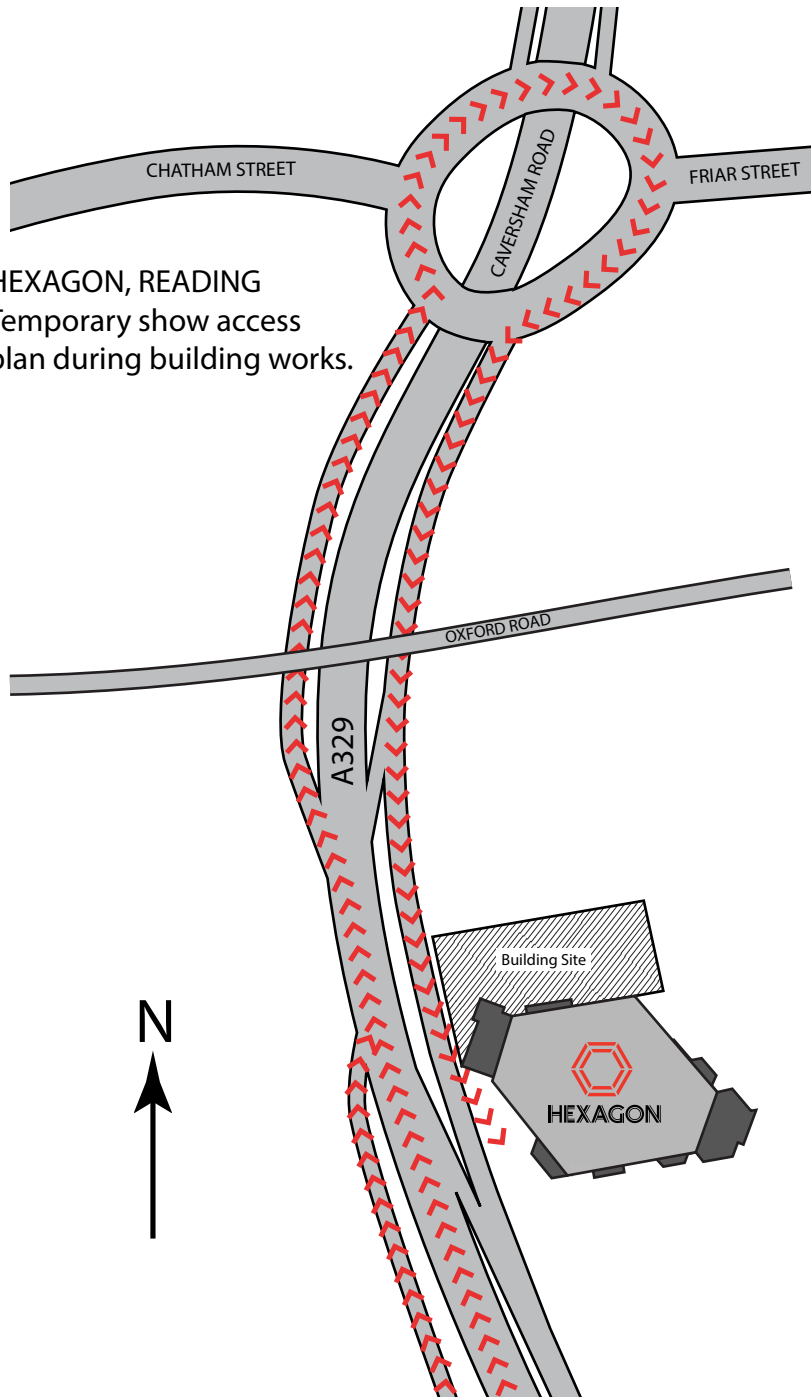

HEXAGON, READING  
Temporary show access  
plan during building works.

FROM M4 JUNCTION 12 (Bath Road)

FROM M4 JUNCTION 11

ACCESS TO TEMPORARY GET IN VIA SLIP ROAD  
AT REAR OF BUILDING

BUILDING SITE

SLIP ROAD

A329

HEXAGON

TBC

FOOTPATH

TEMPORARY  
GET IN

ARTICULATED TRUCK

Temporary Tech  
Store

Temporary BOH  
Rooms

Not to Scale