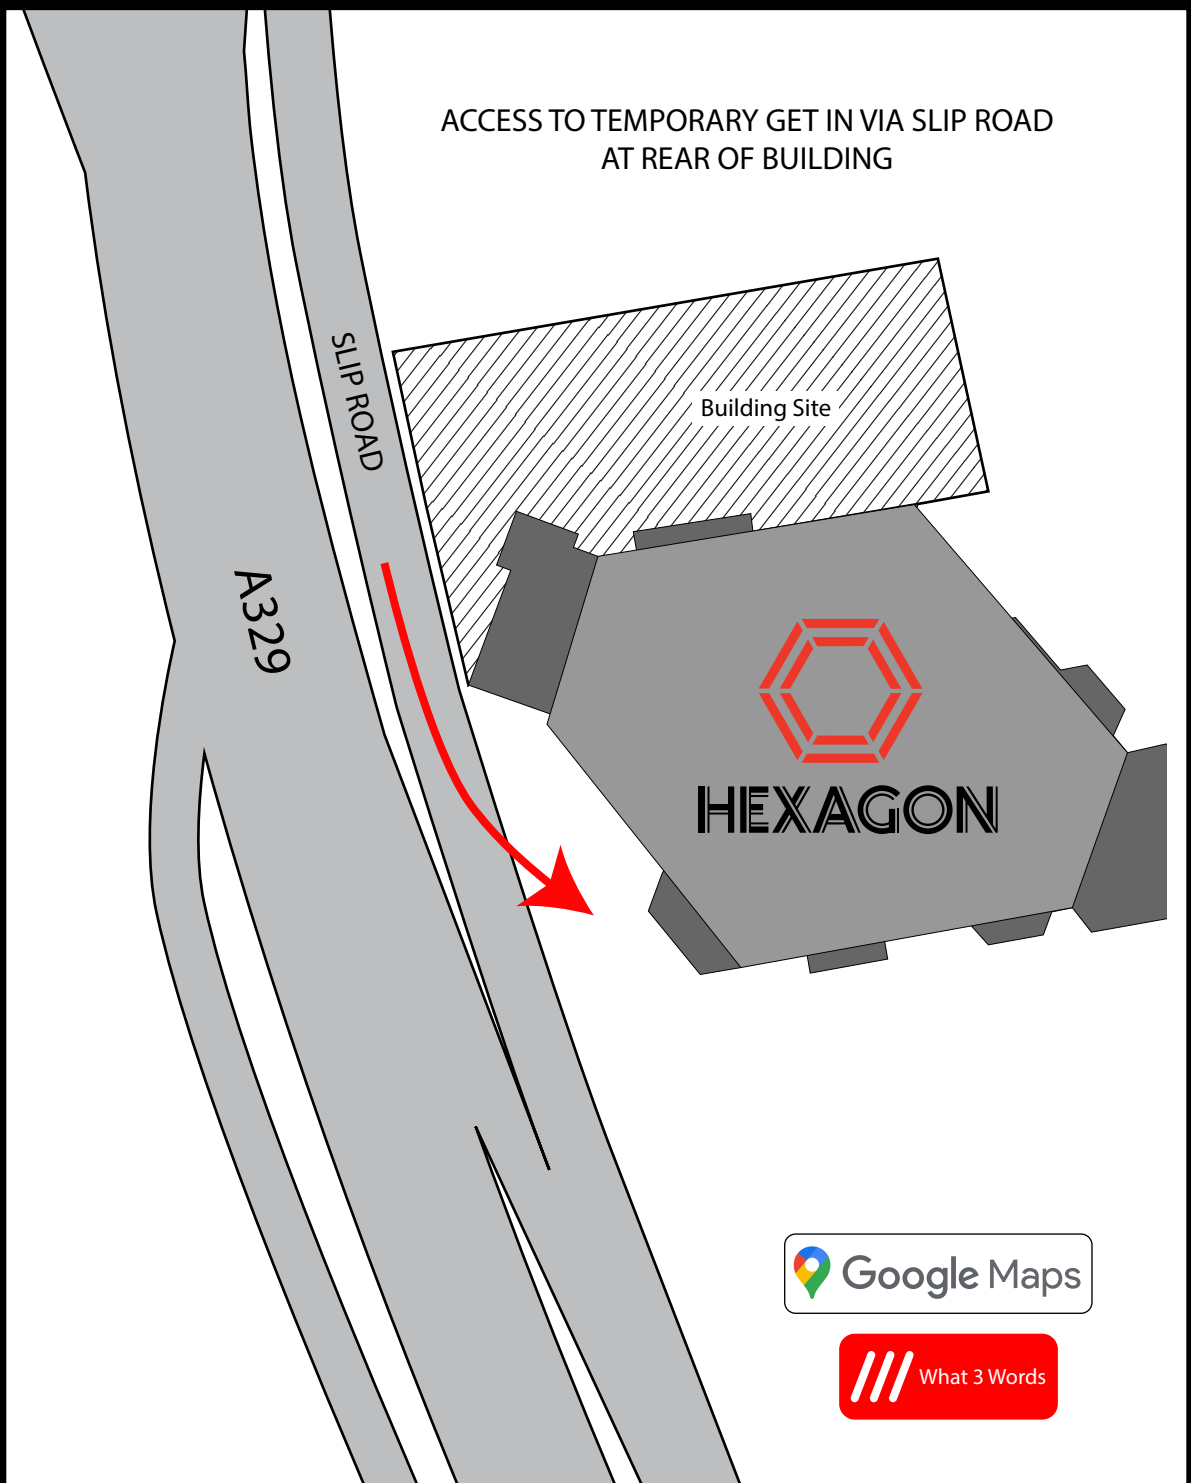

HEXAGON, READING  
Temporary show access  
plan during building works.

FROM M4 JUNCTION 12 (Bath Road)

FROM M4 JUNCTION 11

ACCESS TO TEMPORARY GET IN VIA SLIP ROAD  
AT REAR OF BUILDING

BUILDING SITE

SLIP ROAD

A329

HEXAGON

TBC

FOOTPATH

TEMPORARY  
GET IN

ARTICULATED TRUCK

Temporary Tech  
Store

Temporary BOH  
Rooms