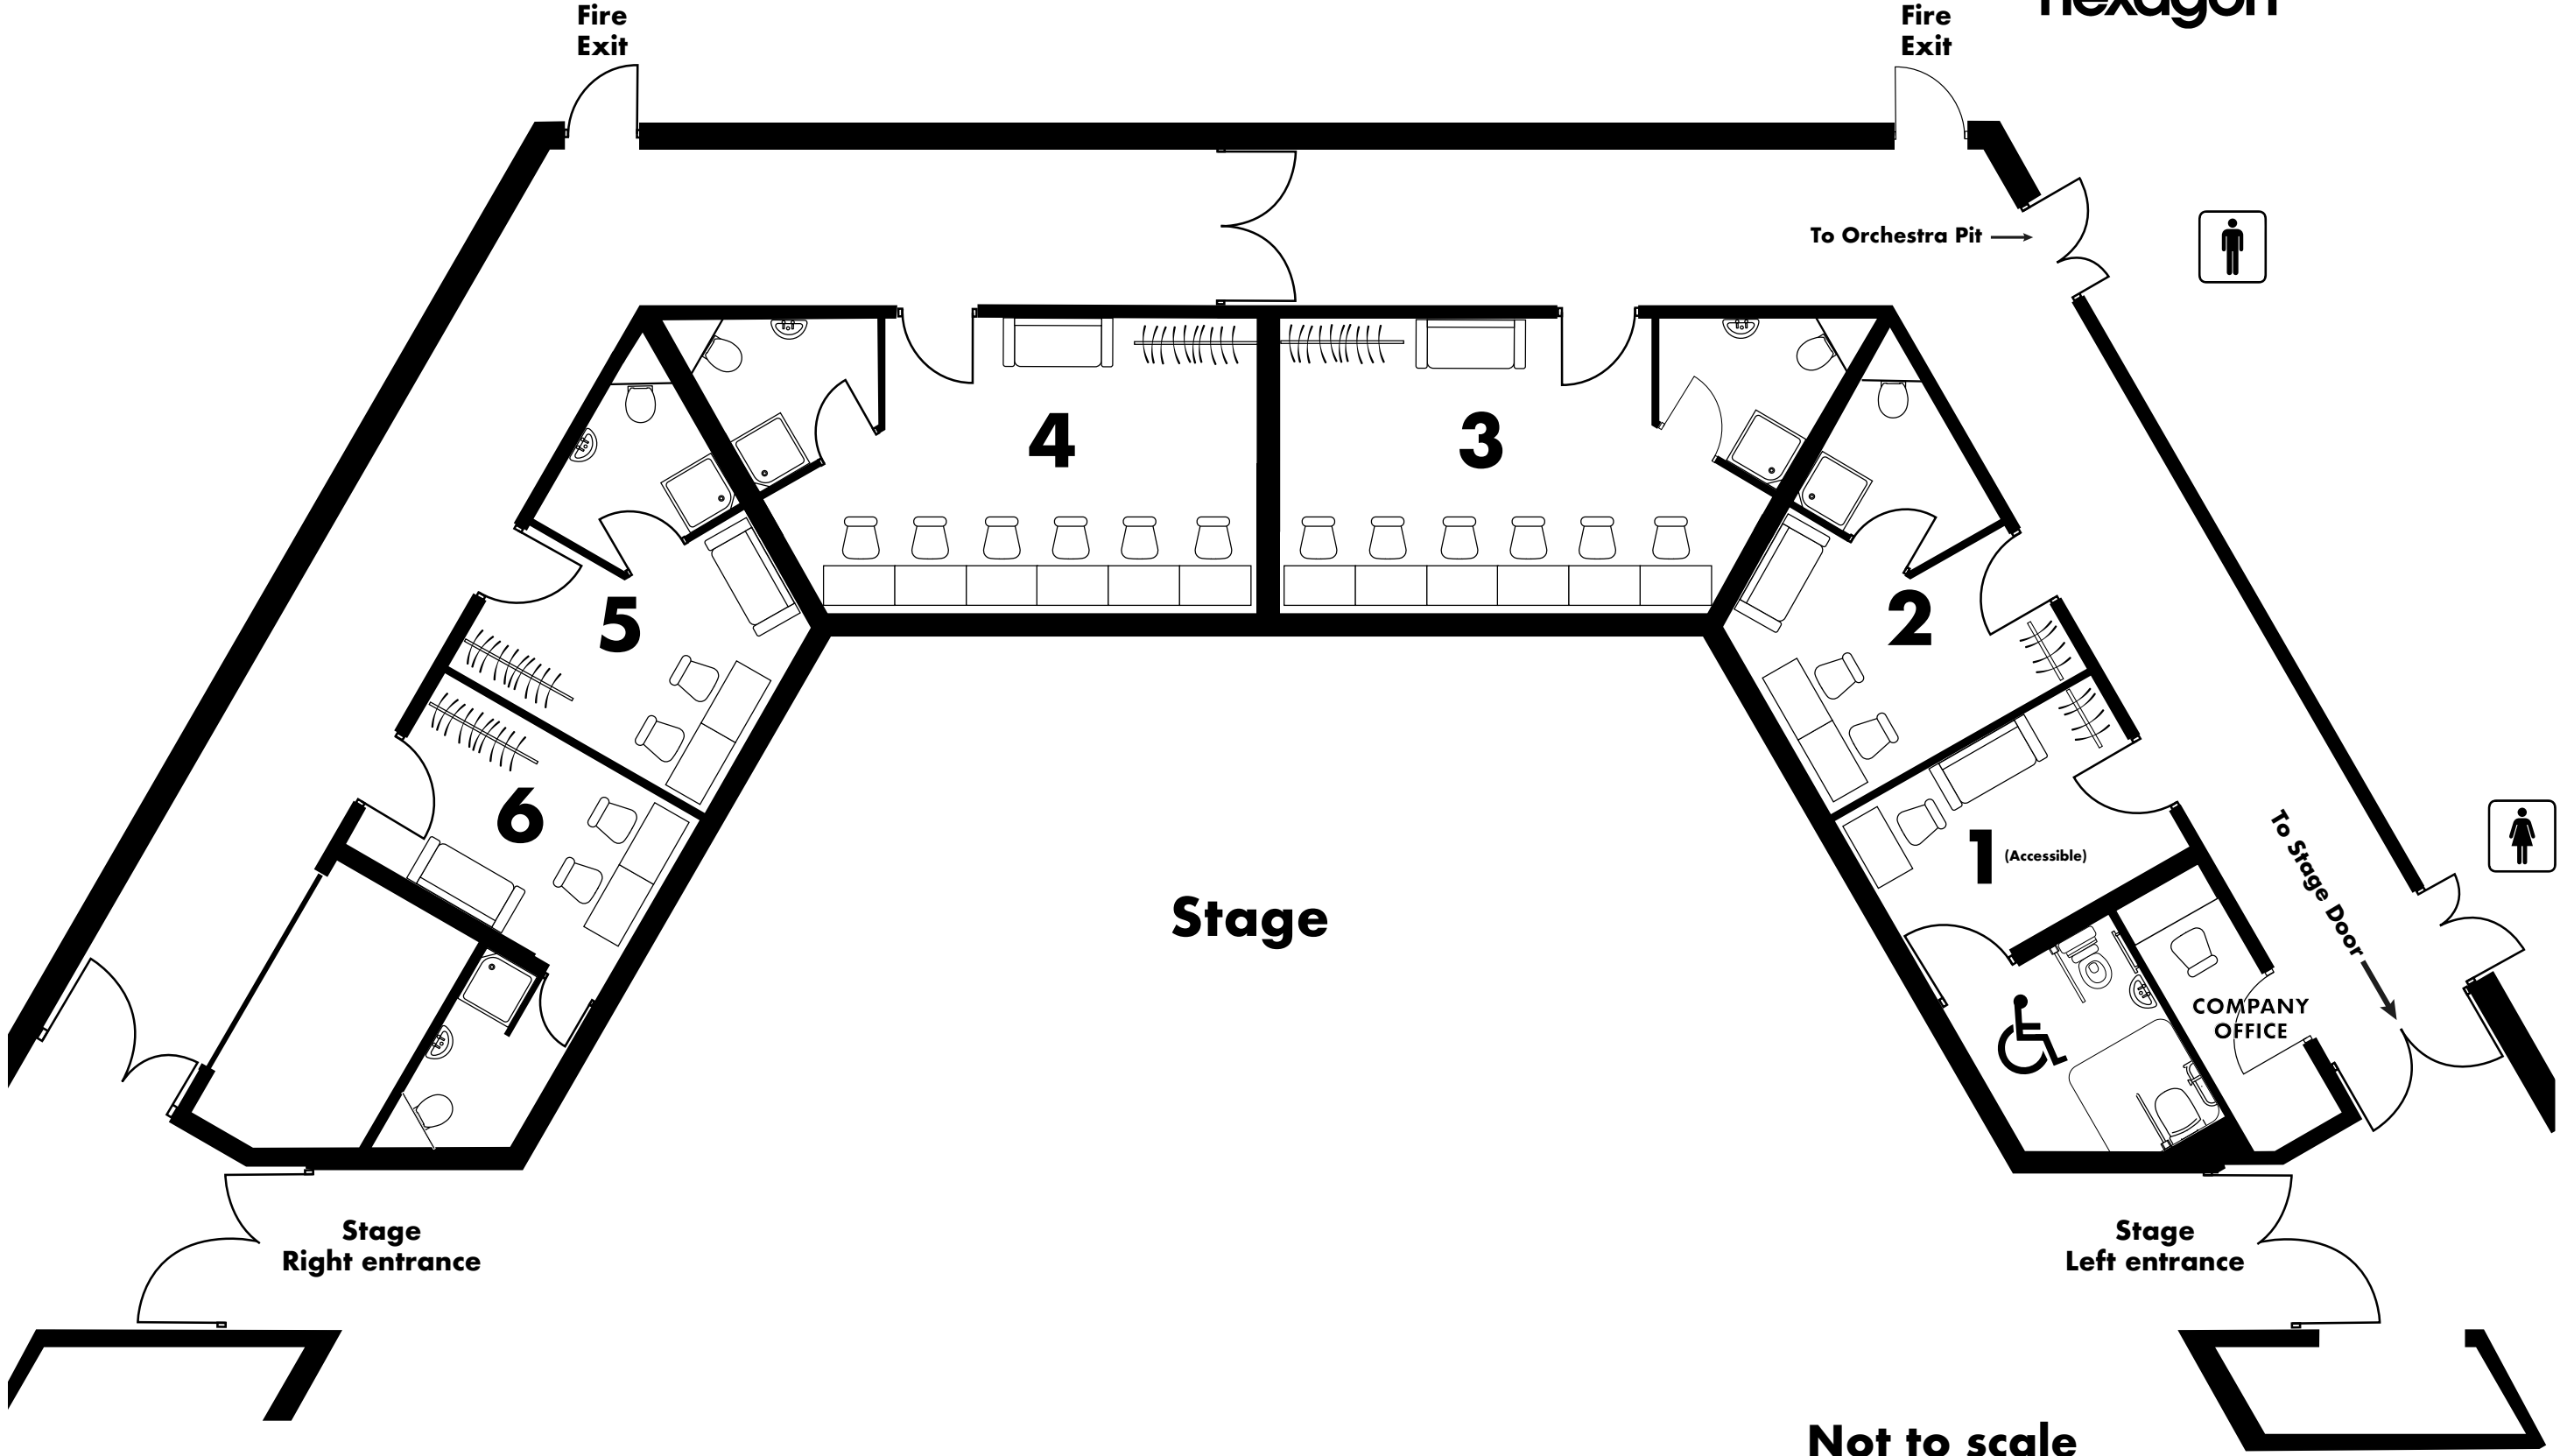

## Overview of backstage rooms

Not to scale

# Hexagon Dressing Room Layout

Not to scale

# Back of House extra rooms and facilities layout

The Vachell room is dividable into two rooms. There are 11 mirrors with lights and 13amp sockets around the walls. The Vachell also has a screen and projector available and tables are reconfigurable for meetings. Wardrobe has two washing machines and 4 dryers and 13amp sockets for touring washers. The waterhouse room has various 13amp sockets. The studio has 32amp 3-phase for touring ovens, two basins and 13amp sockets