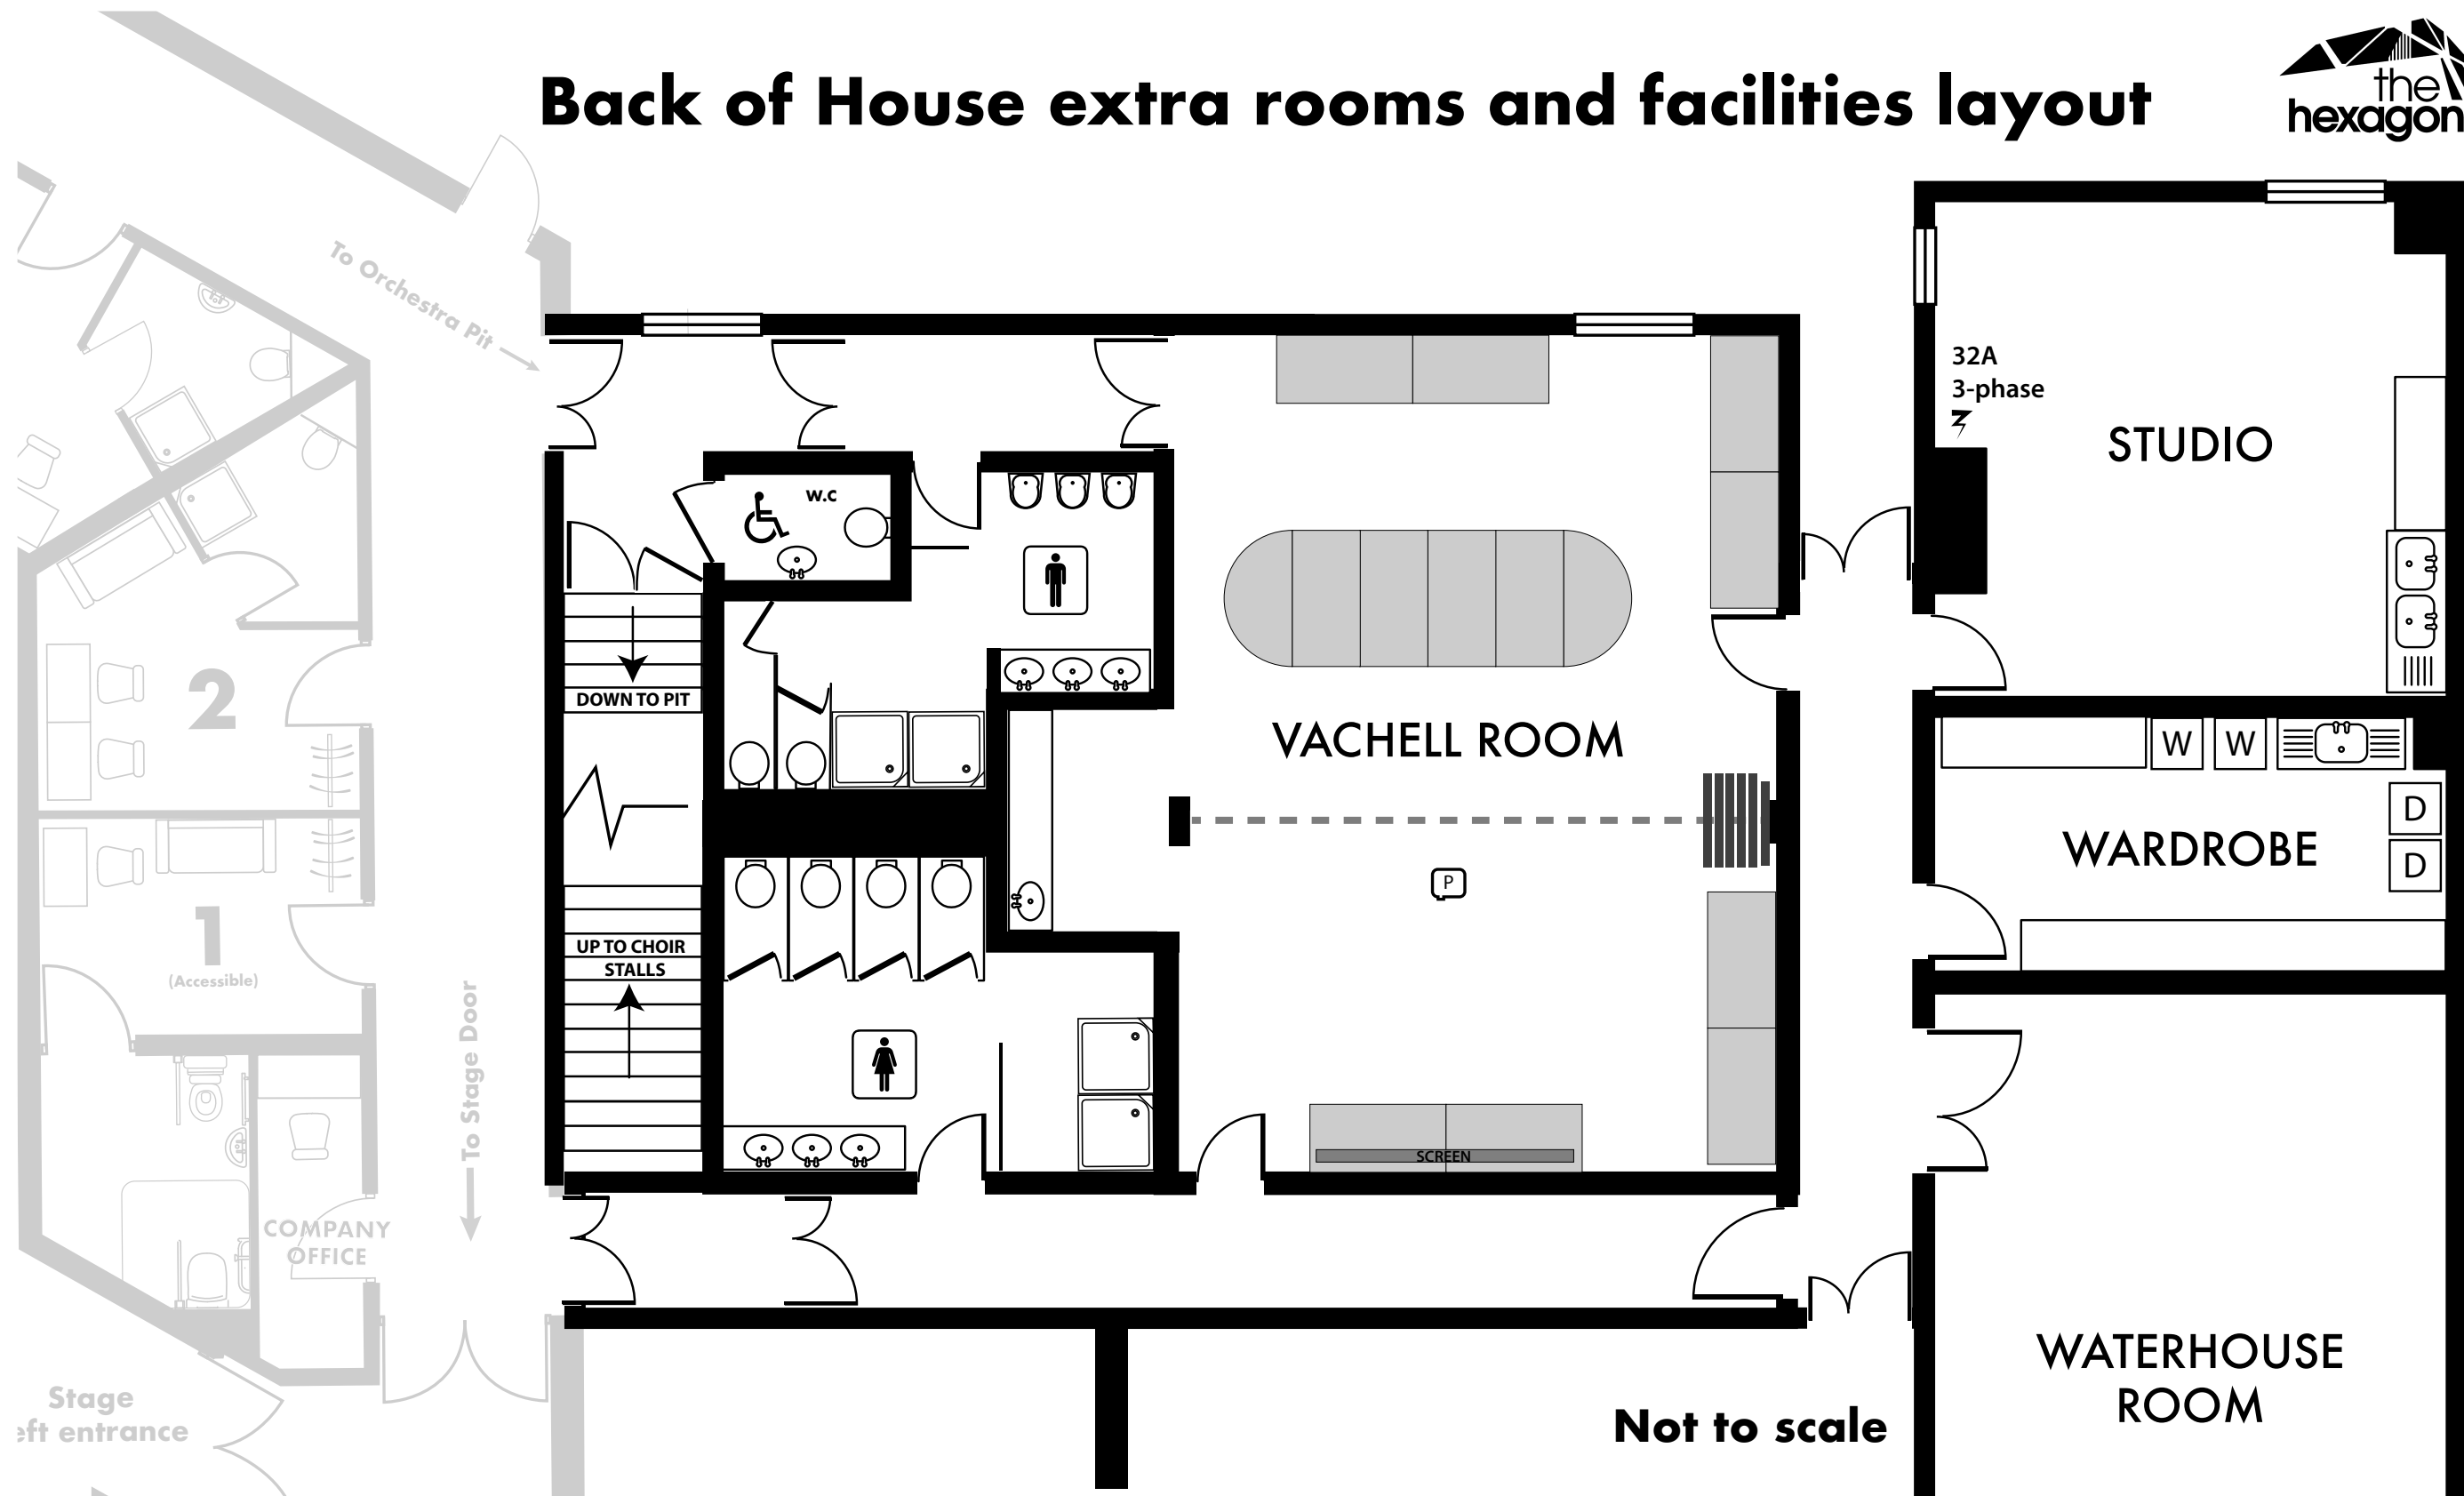

## Overview of backstage rooms

Not to scale

# Hexagon Dressing Room Layout

Not to scale

# Back of House extra rooms and facilities layout

The Vachell room is dividable into two rooms. There are 11 mirrors with lights and 13amp sockets around the walls. The Vachell also has a screen and projector available and tables are reconfigurable for meetings. Wardrobe has two washing machines and 4 dryers and 13amp sockets for touring washers. The waterhouse room has various 13amp sockets. The studio has 32amp 3-phase for touring ovens, two basins and 13amp sockets