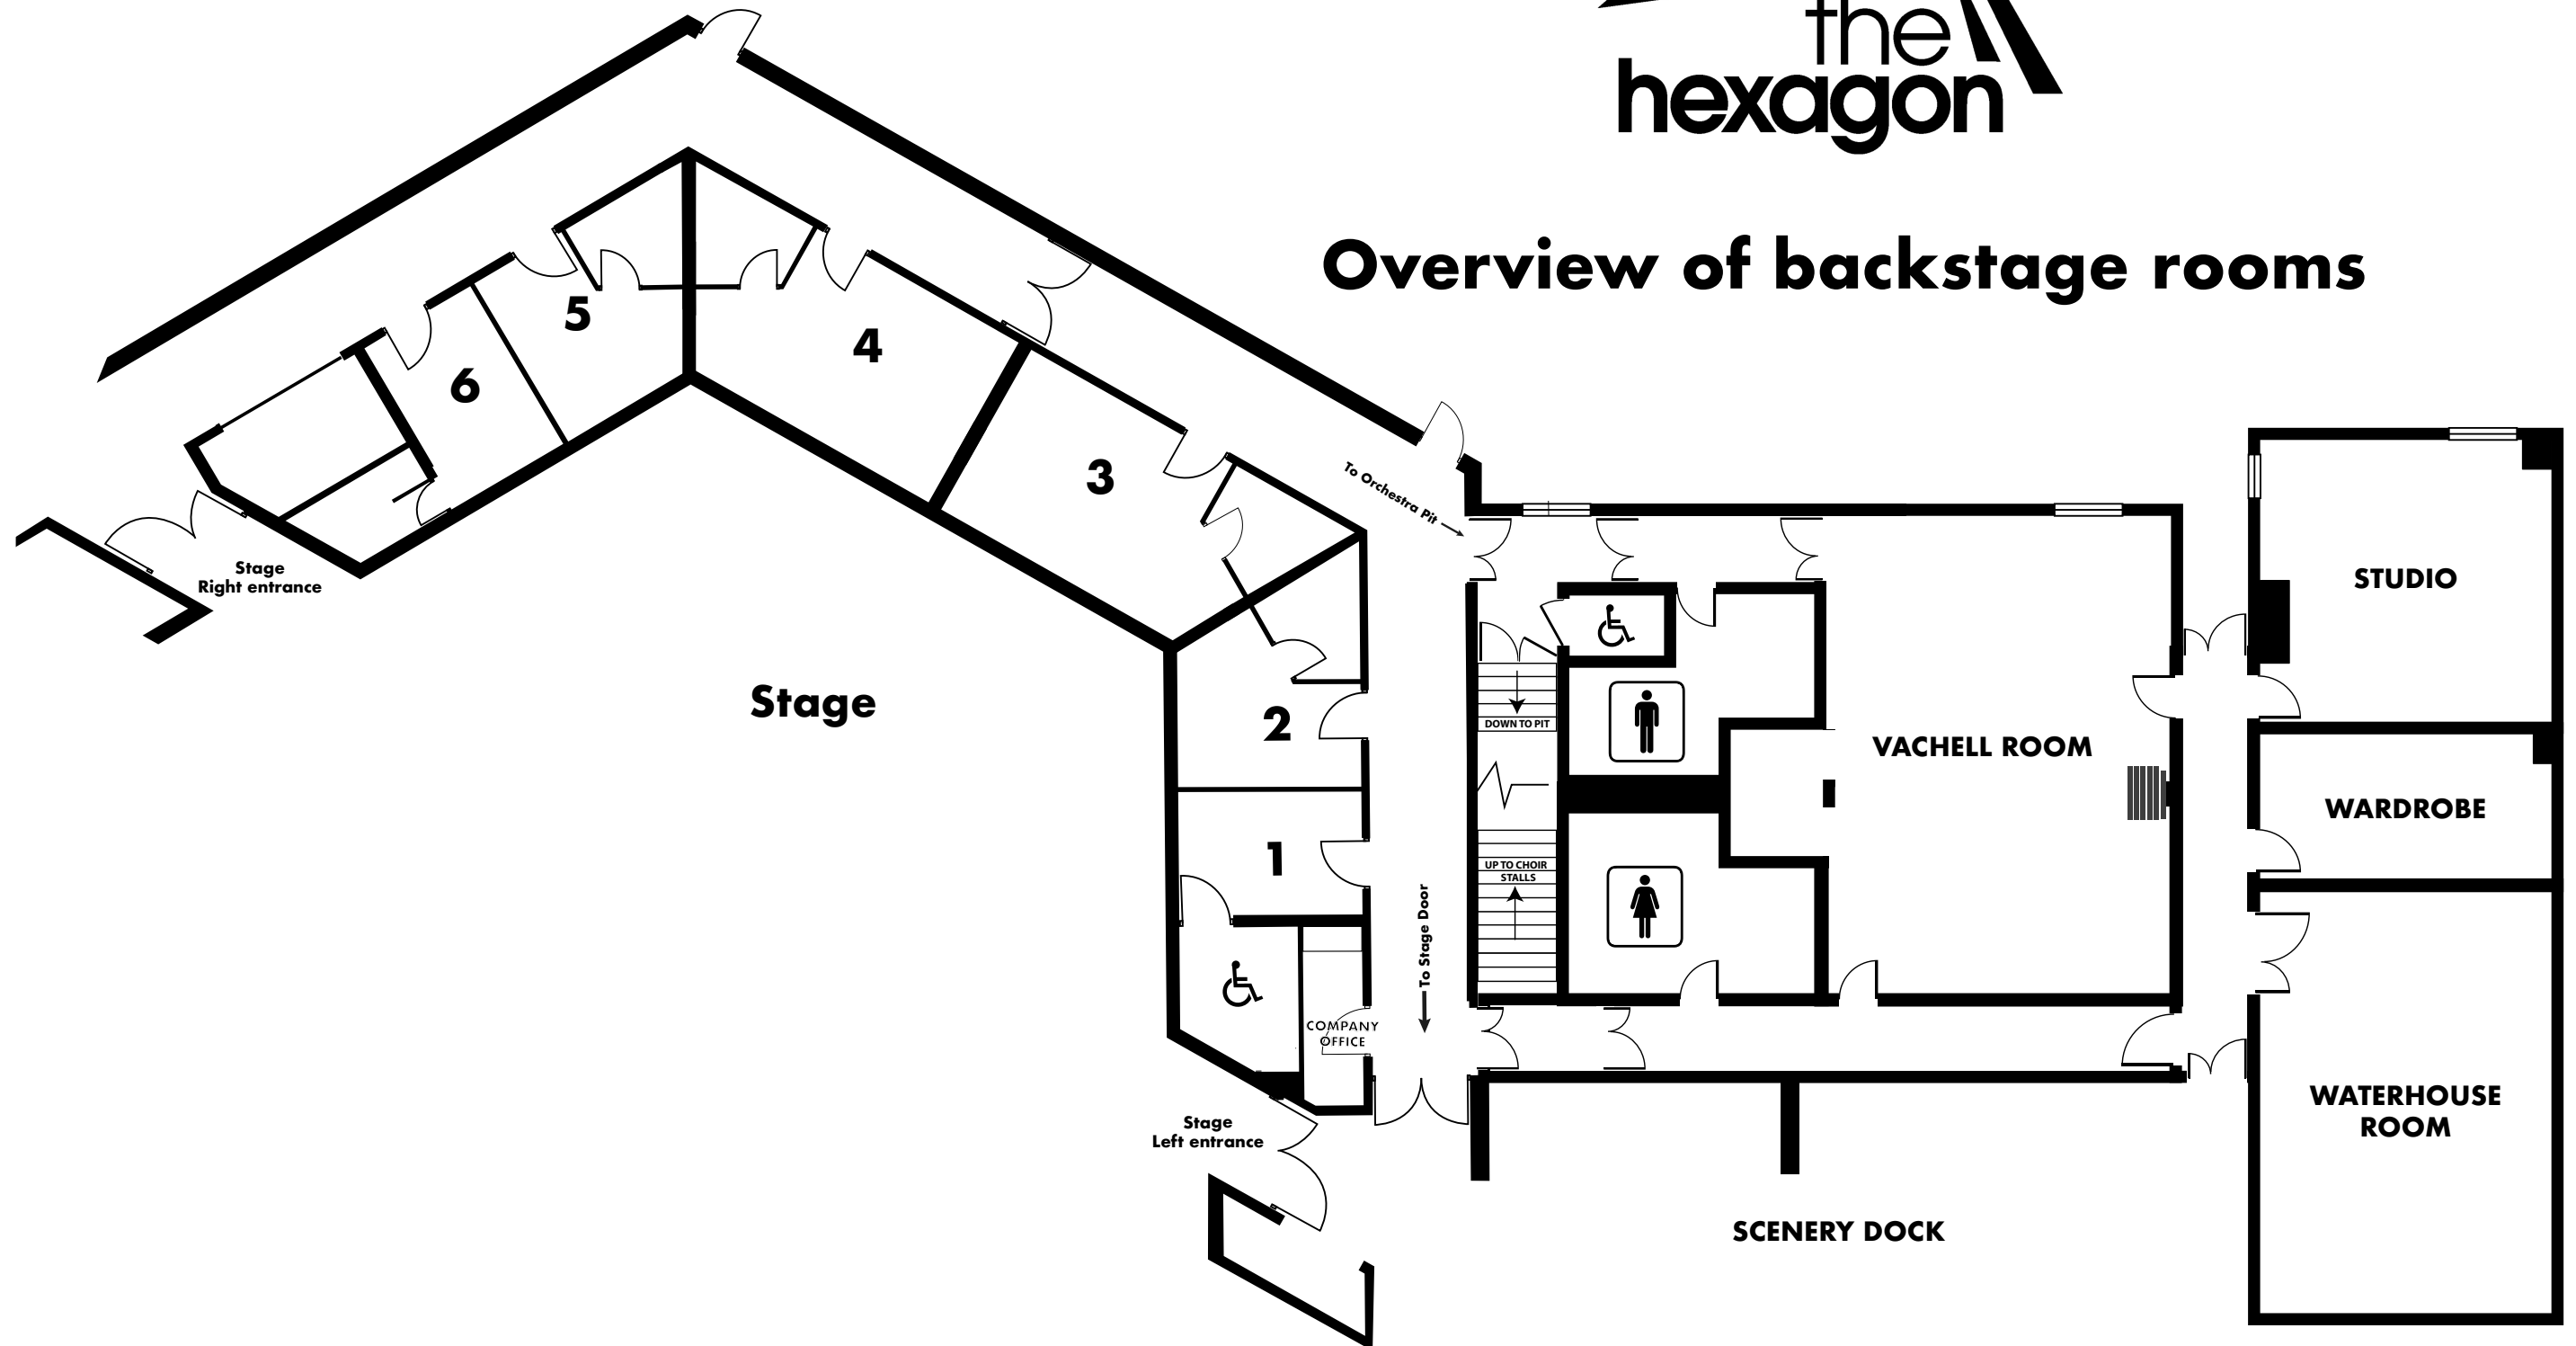

## Overview of backstage rooms

Not to scale

# Hexagon Dressing Room Layout

Not to scale

# Back of House extra rooms and facilities layout

The Vachell room is dividable into two rooms. There are 11 mirrors with lights and 13amp sockets around the walls. The Vachell also has a screen and projector available and tables are reconfigurable for meetings. Wardrobe has two washing machines and 4 dryers and 13amp sockets for touring washers. The waterhouse room has various 13amp sockets. The studio has 32amp 3-phase for touring ovens, two basins and 13amp sockets