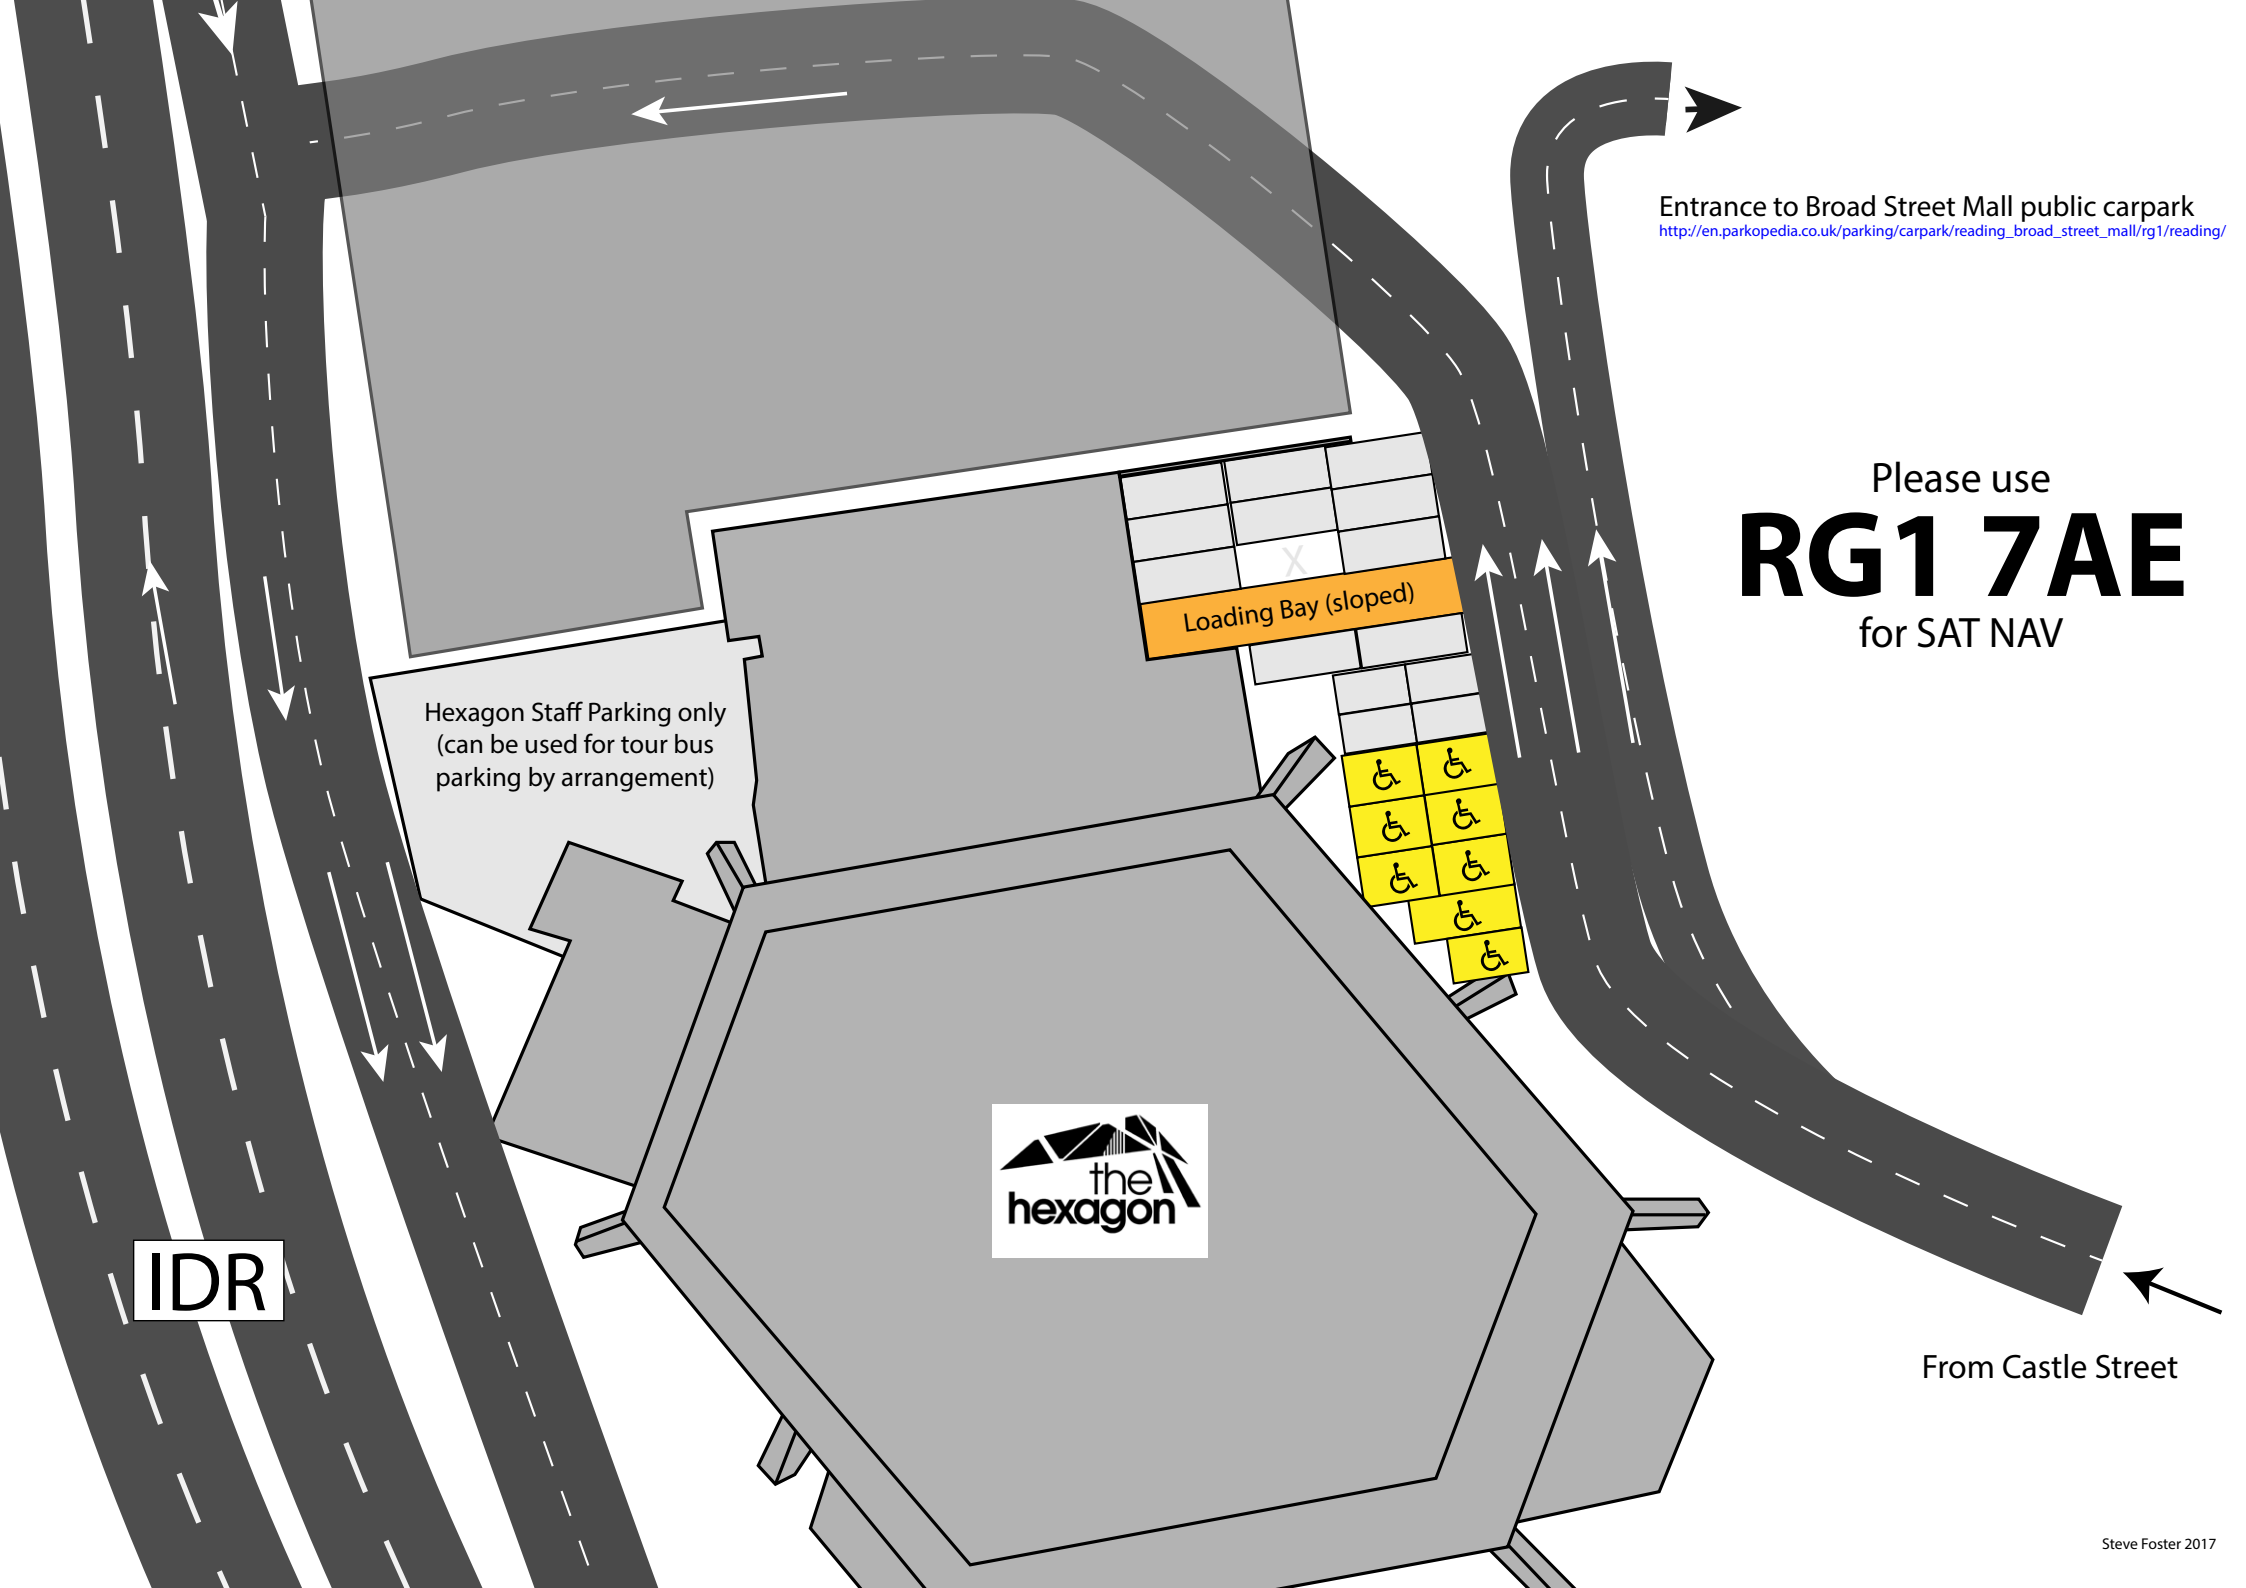

The Hexagon parking layout for visitors

Parking spaces depend on size of vehicles

Please use
RG1 7AE
for SAT NAV

Examples of loading bay parking area use.

Entrance to Broad Street Mall public carpark
http://en.parkopedia.co.uk/parking/carpark/reading_broad_street_mall/rg1/reading/

Please use
RG1 7AE
for SAT NAV

Hexagon Staff Parking only
(can be used for tour bus
parking by arrangement)

Loading Bay (sloped)

IDR

From Castle Street