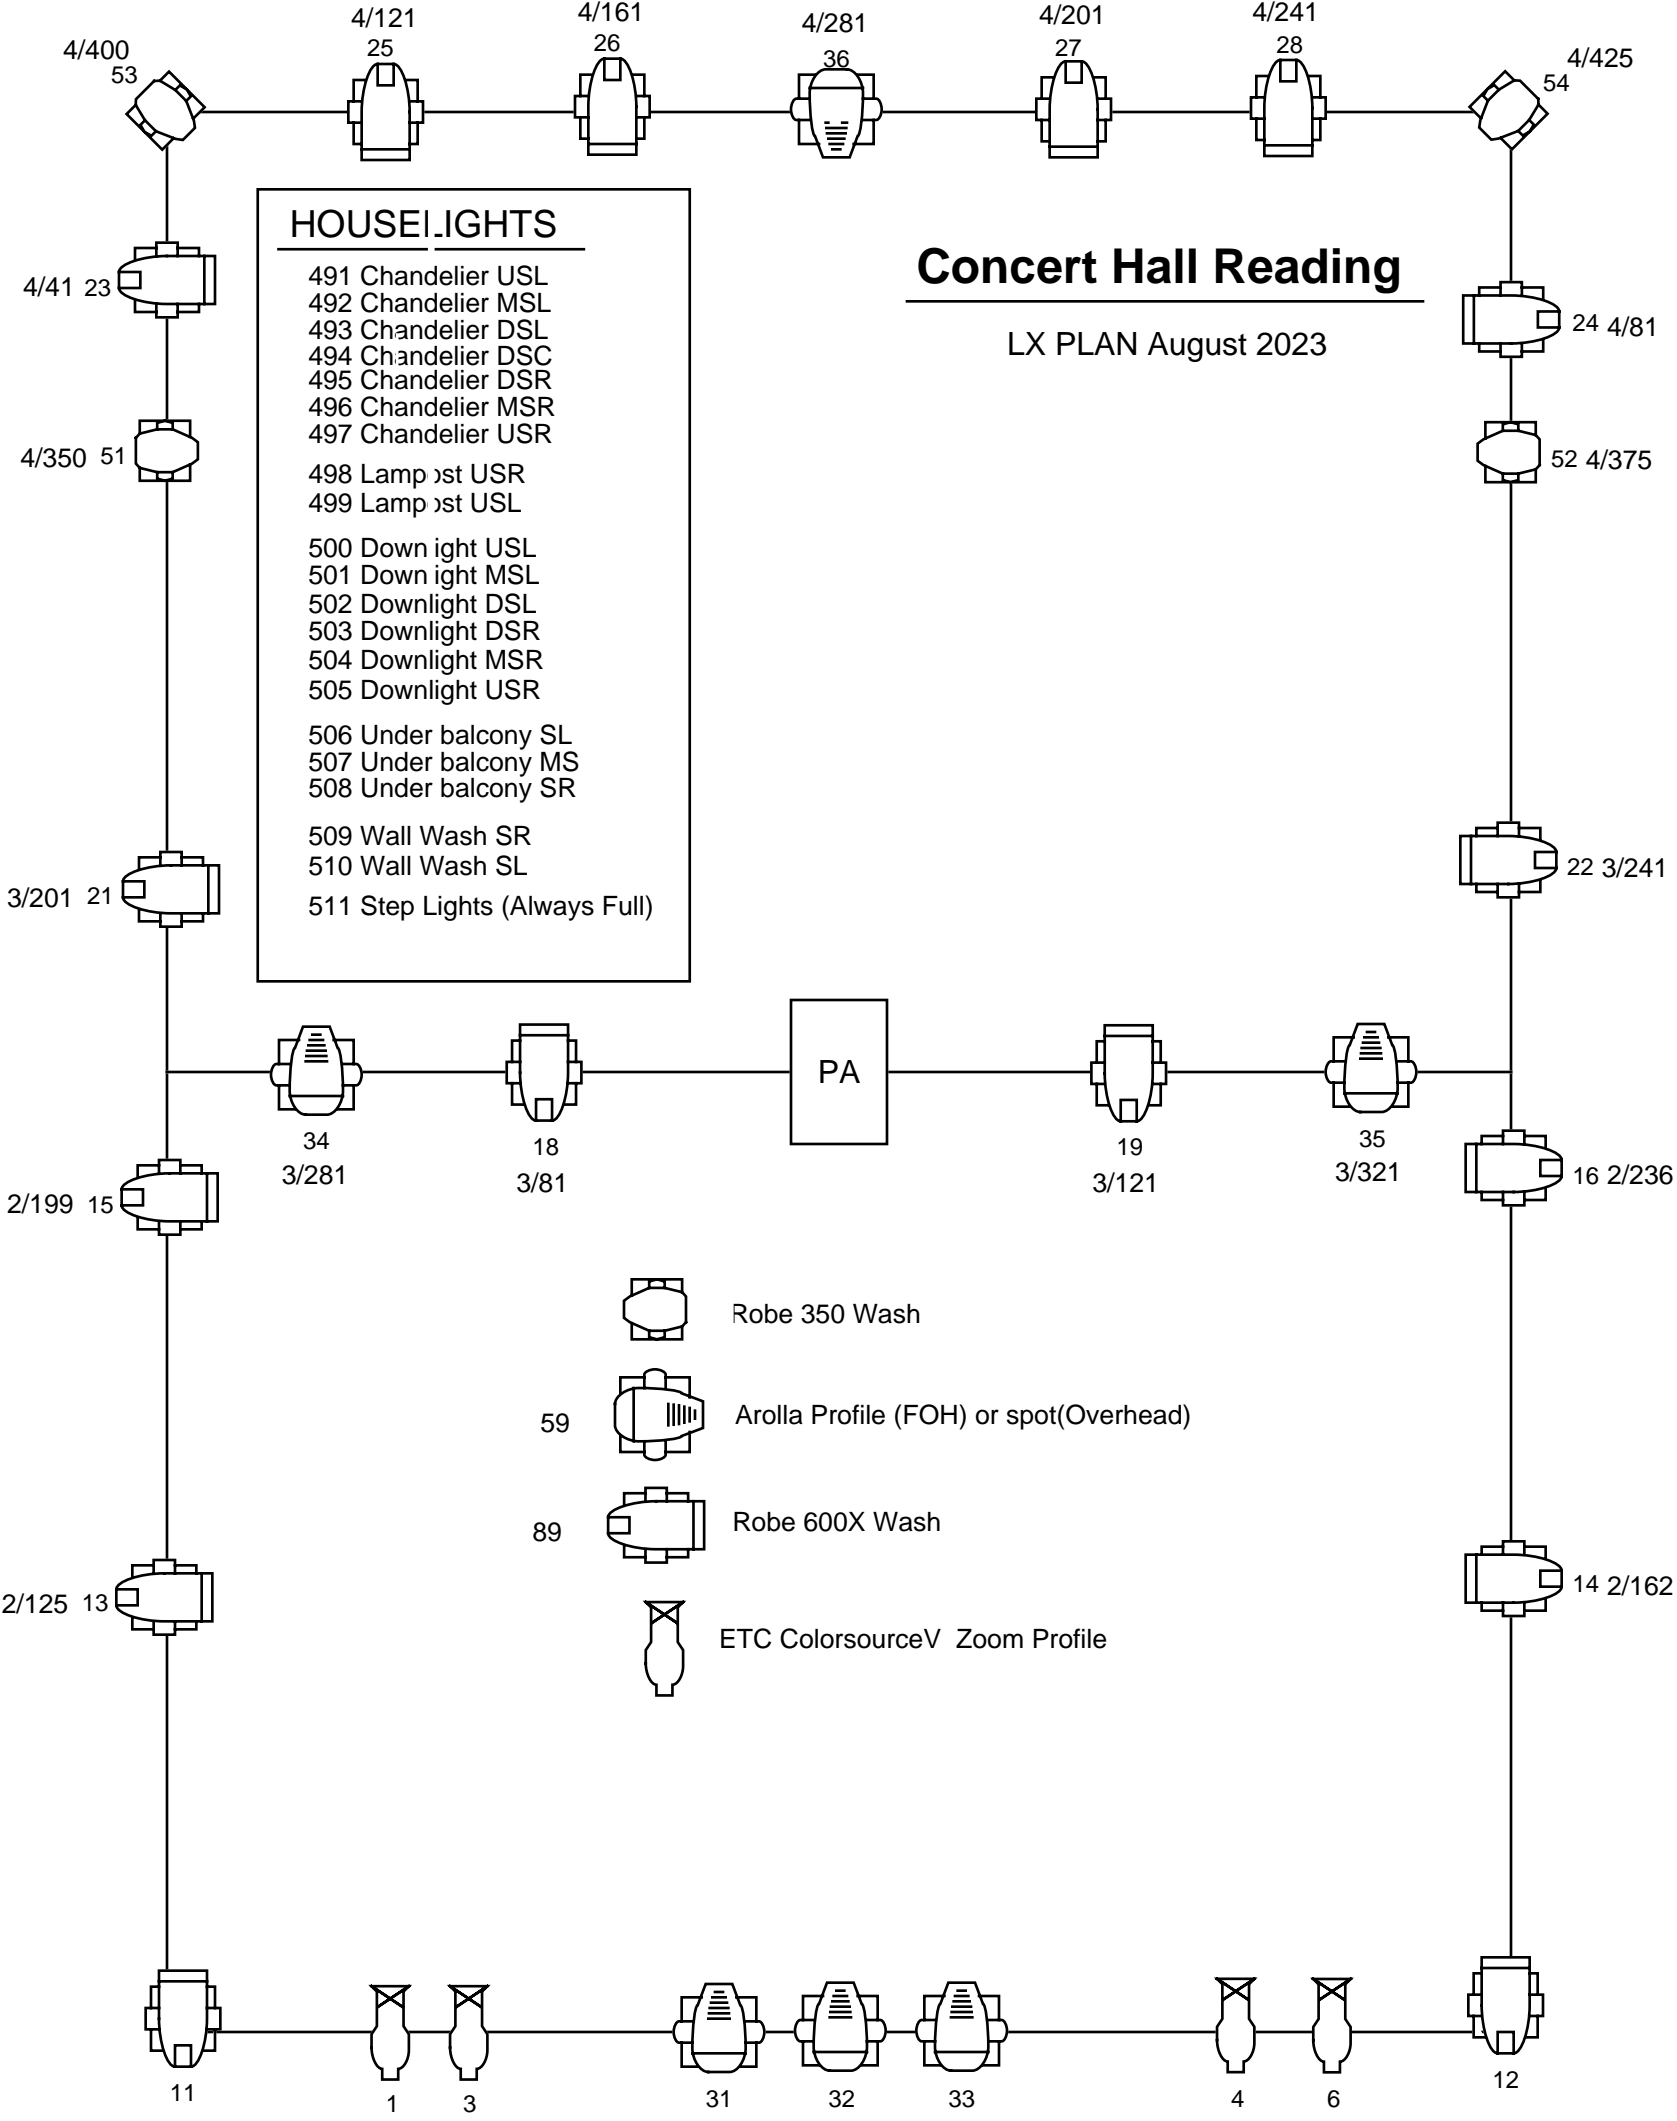

- HOUSE LIGHTS**
- 491 Chandelier USL
 - 492 Chandelier MSL
 - 493 Chandelier DSL
 - 494 Chandelier DSC
 - 495 Chandelier DSR
 - 496 Chandelier MSR
 - 497 Chandelier USR
 - 498 Lamp post USR
 - 499 Lamp post USL
 - 500 Downlight USL
 - 501 Downlight MSL
 - 502 Downlight DSL
 - 503 Downlight DSR
 - 504 Downlight MSR
 - 505 Downlight USR
 - 506 Under balcony SL
 - 507 Under balcony MS
 - 508 Under balcony SR
 - 509 Wall Wash SR
 - 510 Wall Wash SL
 - 511 Step Lights (Always Full)

Concert Hall Reading

LX PLAN August 2023

Robe 350 Wash

59

Arolla Profile (FOH) or spot(Overhead)

89

Robe 600X Wash

ETC ColorsourceV Zoom Profile