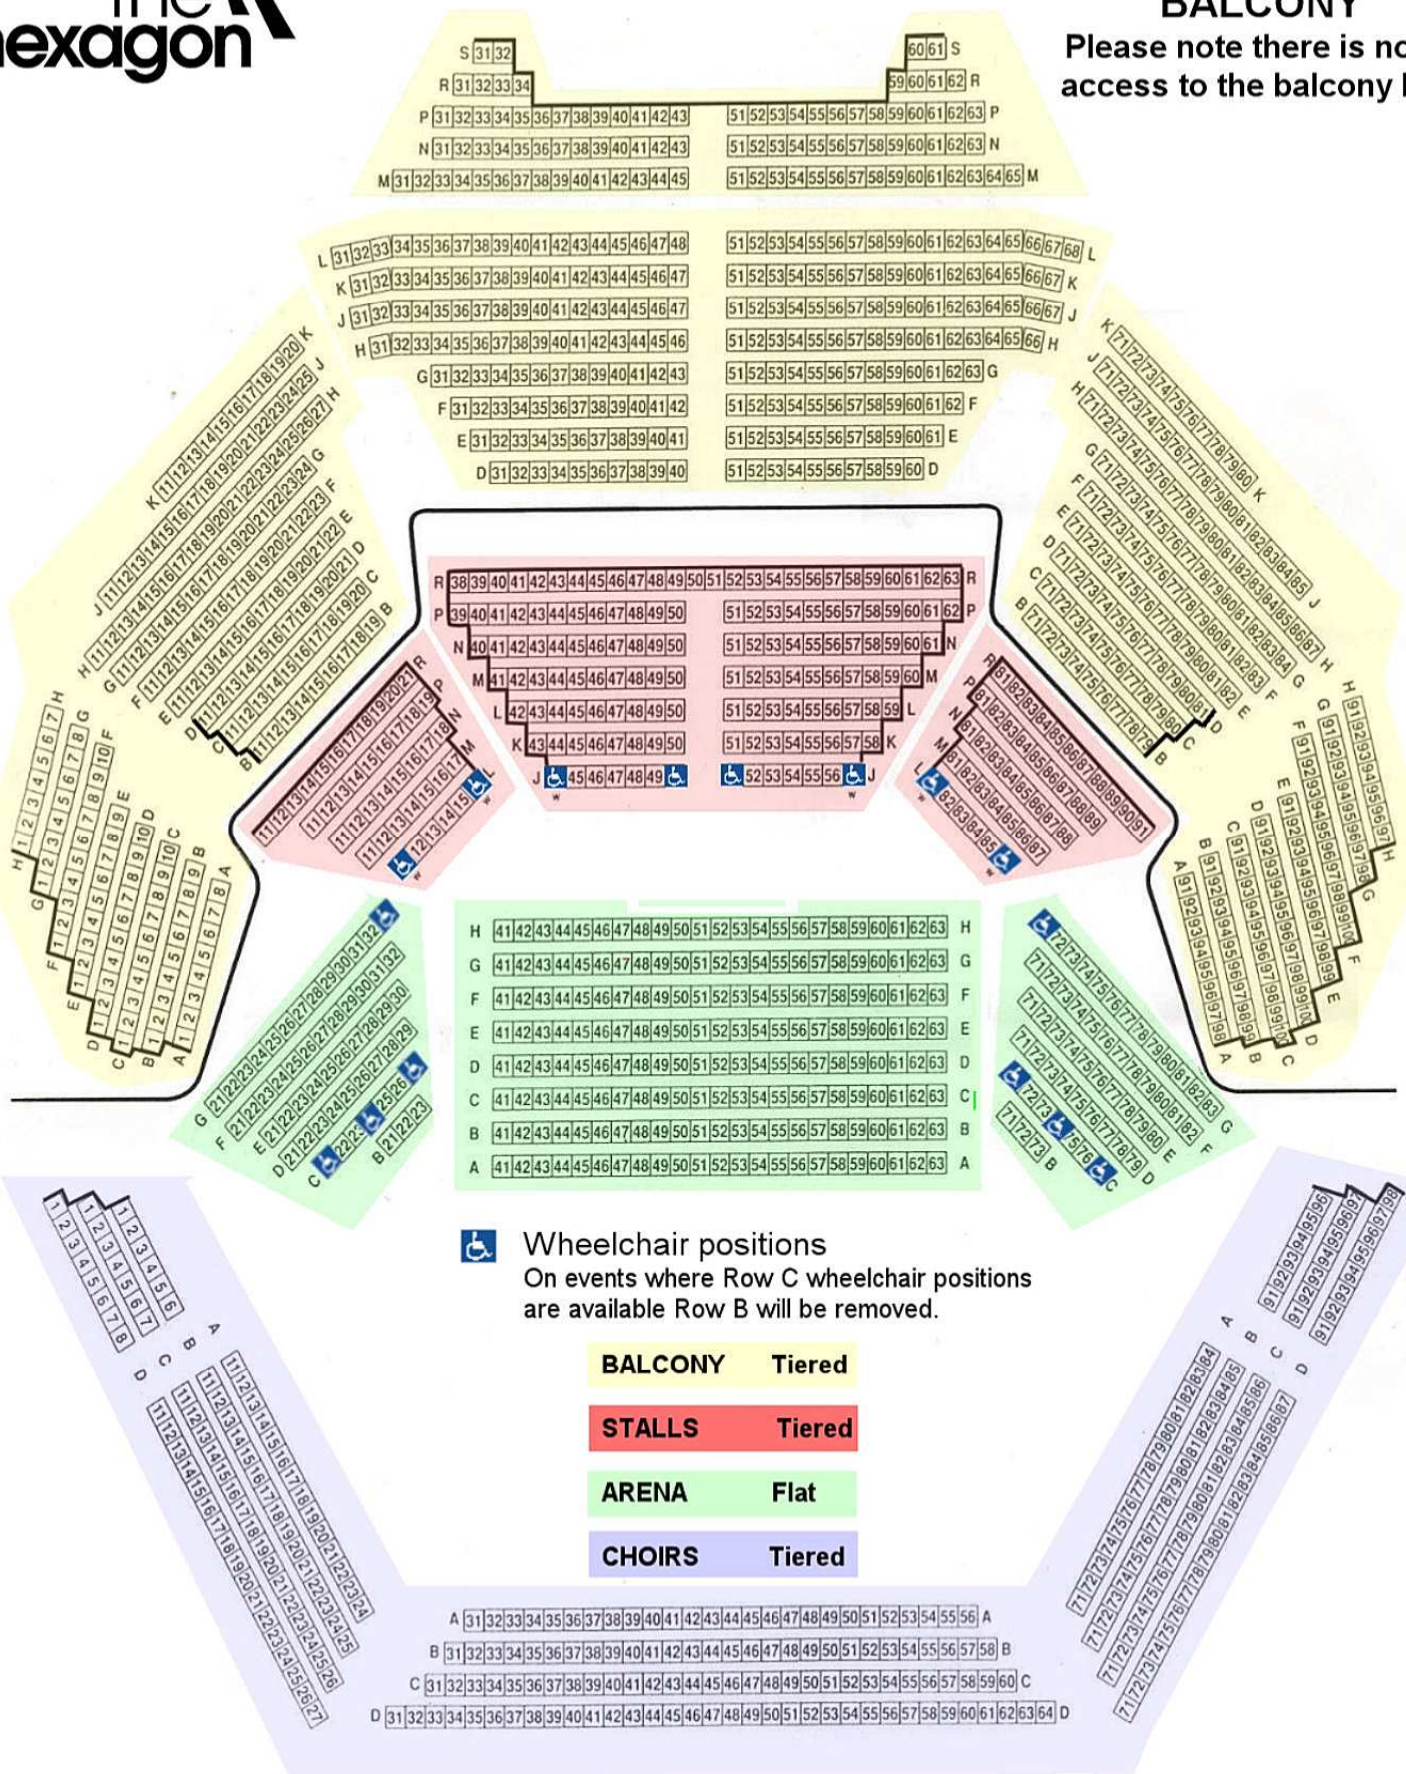

THE HEXAGON SEATING PLAN

BALCONY

Please note there is no lift access to the balcony level

Seating plans are subject to change depending on the requirements of each individual event. Please check with the venue for event seating plans and availability of wheelchair positions